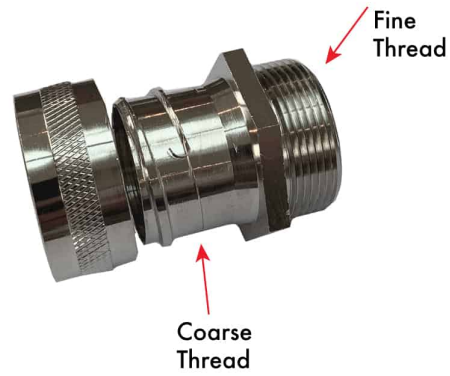

WHITEHOUSE
FLEXIBLE TUBING LTD

FIXED MALE CONDUIT FITTING

Two Piece Brass Nickel Plated Adaptors. Galvanised locknuts available separately.

Our fittings are designed to suit all DIN Standard Conduits.

Use the table below to identify your preferred fitting.

TECHNICAL DATA

WHITEHOUSE
FLEXIBLE TUBING LTD

Image	To Fit Tube Size	Adaptor Ref	Choose thread size	Choose fine thread	Choose quantity pack size	Do you require locknuts	Price	Buy
	10mm	DF10-M-PG7	DIN10	PG7	10	Yes	Contact us for availability	POA
	10mm	DF10-M-PG7	DIN10	PG7	10	No	€13.66	Fixed Male Conduit Fitting quantity <input type="text" value="1"/> Add to basket
	12mm	DF12-M-16MM	DIN12	16mm	10	Yes	€23.28	Fixed Male Conduit Fitting quantity <input type="text" value="1"/> Add to basket
	16mm	DF16-M-16MM	DIN16	16mm	10	Yes	€25.94	Fixed Male Conduit Fitting quantity <input type="text" value="1"/> Add to basket
	12mm	DF12-M-16MM	DIN12	16mm	10	No	€18.64	Fixed Male Conduit Fitting quantity <input type="text" value="1"/> Add to basket

WHITEHOUSE
FLEXIBLE TUBING LTD

Image	To Fit Tube Size	Adaptor Ref	Choose thread size	Choose fine thread	Choose quantity pack size	Do you require locknuts	Price	Buy
	16mm	DF16-M-16MM	DIN16	16mm	10	No	€21.31	Fixed Male Conduit Fitting quantity <input type="text" value="1"/> Add to basket
	16mm	DF16-M-20mm	DIN16	20mm	10	No	€21.31	Fixed Male Conduit Fitting quantity <input type="text" value="1"/> Add to basket
	16mm	DF16-M-20MM	DIN16	20mm	10	Yes	€25.94	Fixed Male Conduit Fitting quantity <input type="text" value="1"/> Add to basket
	20mm	DF20-M-20MM	DIN20	20mm	10	No	€25.36	Fixed Male Conduit Fitting quantity <input type="text" value="1"/> Add to basket
	20mm	DF20-M-20MM	DIN20	20mm	10	Yes	€29.99	Fixed Male Conduit Fitting quantity <input type="text" value="1"/> Add to basket