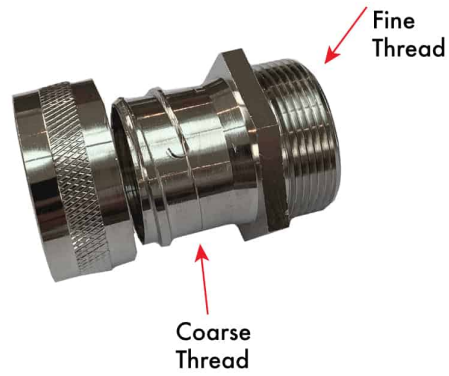

## FIXED MALE CONDUIT FITTING

Two Piece Brass Nickel Plated Adaptors. Galvanised locknuts available separately.

Our fittings are designed to suit all DIN Standard Conduits.

Use the table below to identify your preferred fitting.

## TECHNICAL DATA

**WHITEHOUSE**  
FLEXIBLE TUBING LTD

Image	To Fit Tube Size	Adaptor Ref	Choose thread size	Choose fine thread	Choose quantity pack size	Do you require locknuts	Price	Buy
	10mm	DF10-M-PG7	DIN10	PG7	10	Yes	Contact us for availability	<a href="#">POA</a>
	10mm	DF10-M-PG7	DIN10	PG7	10	No	£11.80	Fixed Male Conduit Fitting quantity <input type="text" value="1"/> Add to basket
	12mm	DF12-M-16MM	DIN12	16mm	10	Yes	£20.10	Fixed Male Conduit Fitting quantity <input type="text" value="1"/> Add to basket
	16mm	DF16-M-16MM	DIN16	16mm	10	Yes	£22.40	Fixed Male Conduit Fitting quantity <input type="text" value="1"/> Add to basket
	12mm	DF12-M-16MM	DIN12	16mm	10	No	£16.10	Fixed Male Conduit Fitting quantity <input type="text" value="1"/> Add to basket

**WHITEHOUSE**  
FLEXIBLE TUBING LTD

Image	To Fit Tube Size	Adaptor Ref	Choose thread size	Choose fine thread	Choose quantity pack size	Do you require locknuts	Price	Buy
	16mm	DF16-M-16MM	DIN16	16mm	10	No	£18.40	Fixed Male Conduit Fitting quantity <input type="text" value="1"/> Add to basket
	16mm	DF16-M-20mm	DIN16	20mm	10	No	£18.40	Fixed Male Conduit Fitting quantity <input type="text" value="1"/> Add to basket
	16mm	DF16-M-20MM	DIN16	20mm	10	Yes	£22.40	Fixed Male Conduit Fitting quantity <input type="text" value="1"/> Add to basket
	20mm	DF20-M-20MM	DIN20	20mm	10	No	£21.90	Fixed Male Conduit Fitting quantity <input type="text" value="1"/> Add to basket
	20mm	DF20-M-20MM	DIN20	20mm	10	Yes	£25.90	Fixed Male Conduit Fitting quantity <input type="text" value="1"/> Add to basket